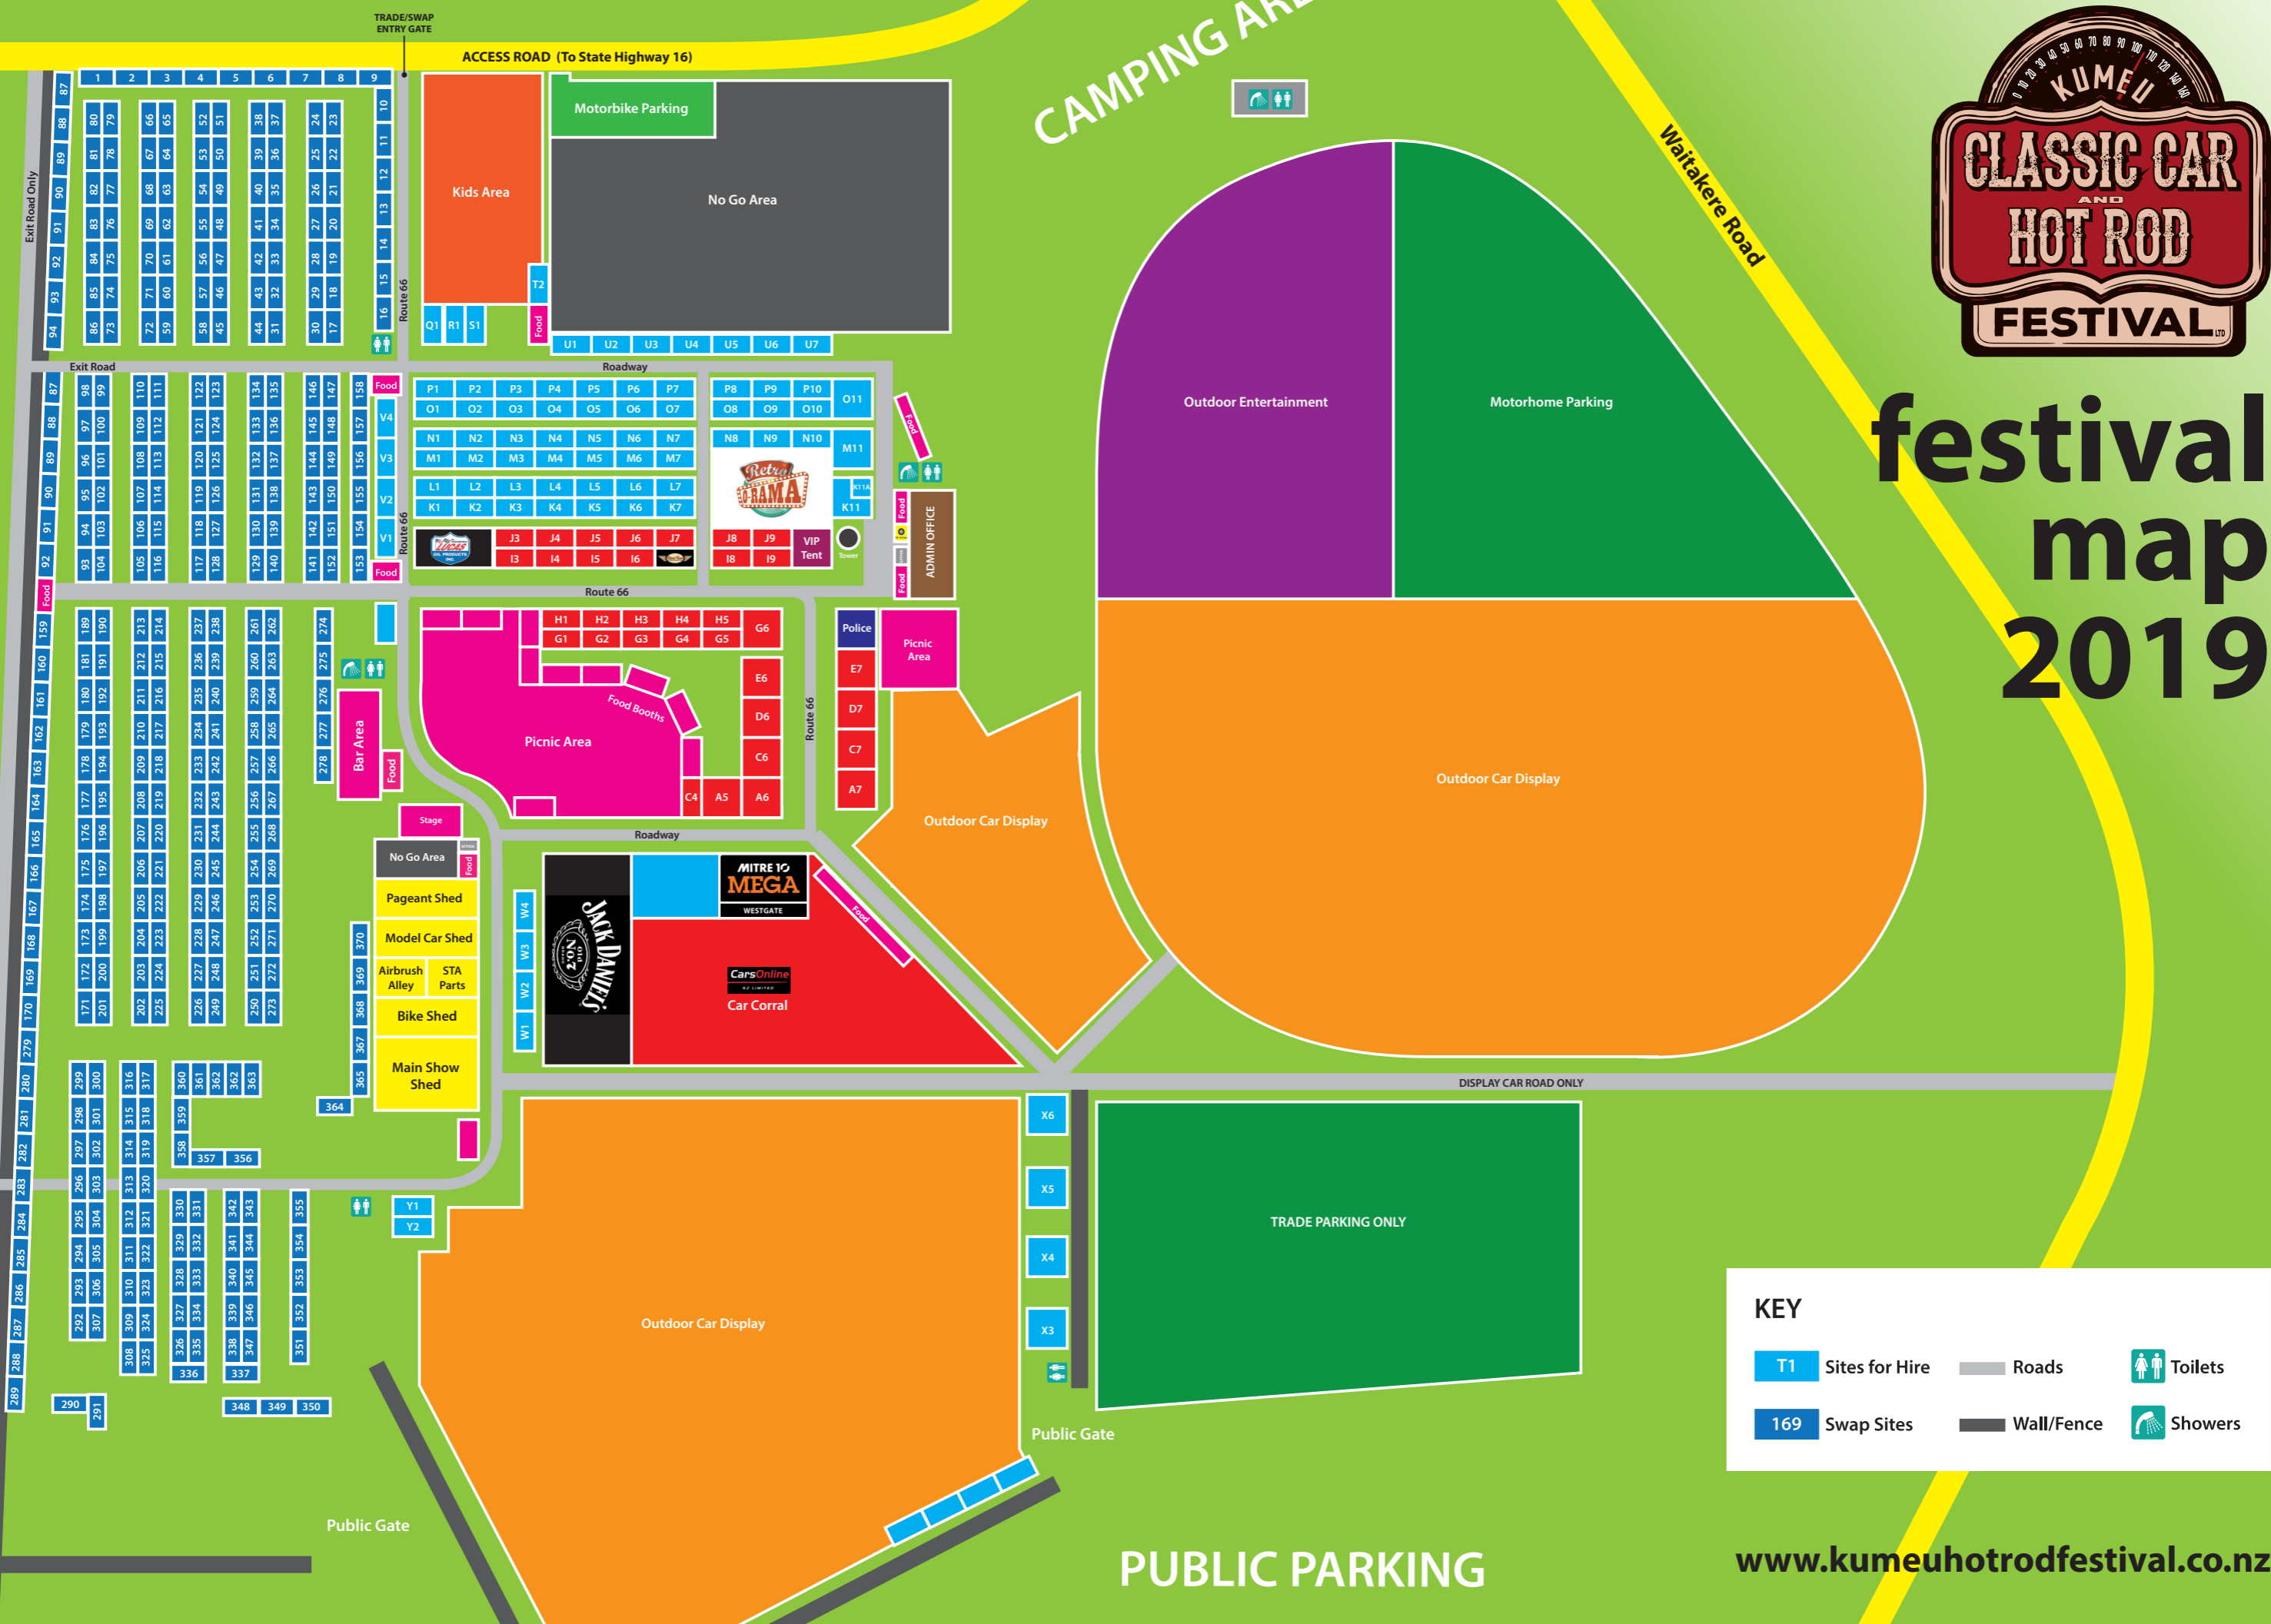

festival map 2019

CAMPING AREA

Waitakere Road

KEY

- T1 Sites for Hire
- 169 Swap Sites
- Roads
- Wall/Fence
- Toilets
- Showers

PUBLIC PARKING

Public Gate

Public Gate

DISPLAY CAR ROAD ONLY

TRADE/SWAP ENTRY GATE

ACCESS ROAD (To State Highway 16)

Exit Road Only

Exit Road

Roadway

Route 66

Roadway